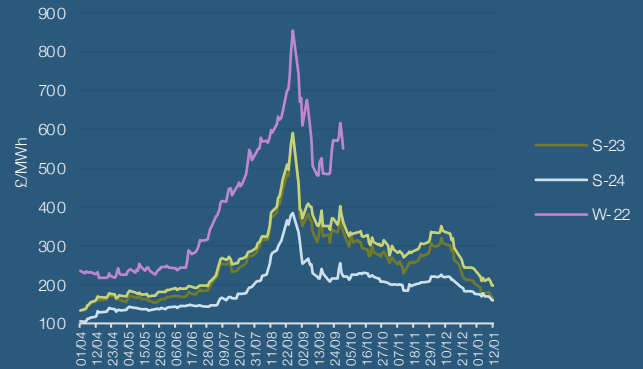

UK Baseload Power Seasons