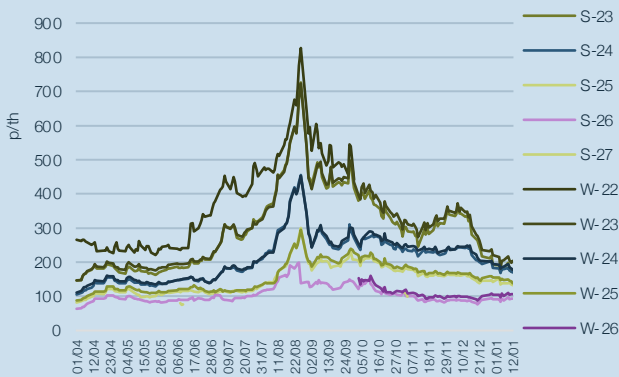

# New Stream PPA and GPA Pricing Update

NEW STREAM  
RENEWABLES

### UK NBP Gas Seasons