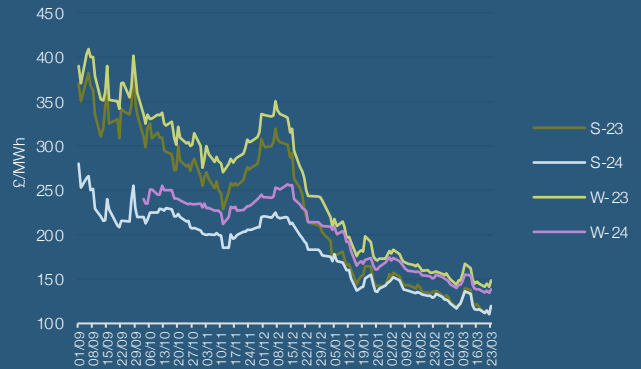

UK Baseload Power Seasons