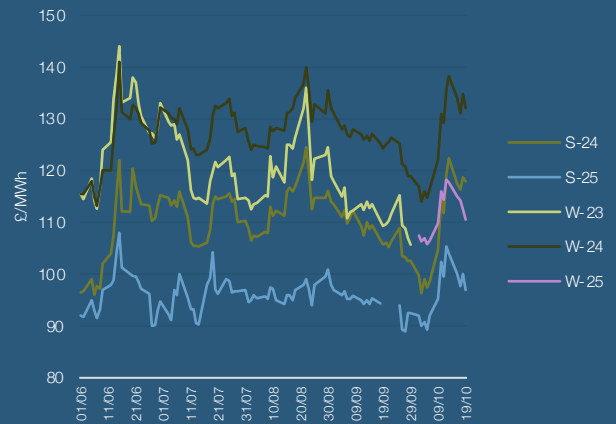

# New Stream PPA and GPA Pricing Update

NEW STREAM  
RENEWABLES

### UK NBP Gas Seasons

### UK Baseload Power Seasons