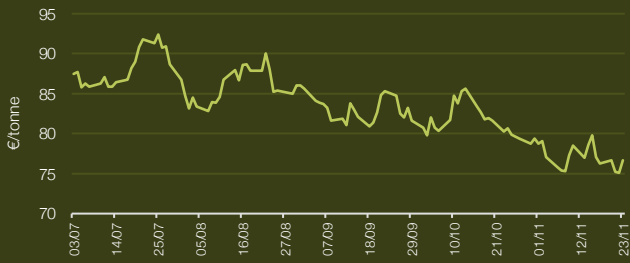

Monday, 27th
November 2023

New Stream PPA and GPA Pricing Update

NEW STREAM
RENEWABLES

UK NBP Gas Seasons

UK Baseload Power Seasons

EUA Carbon

UKA Carbon

Power System Within Day