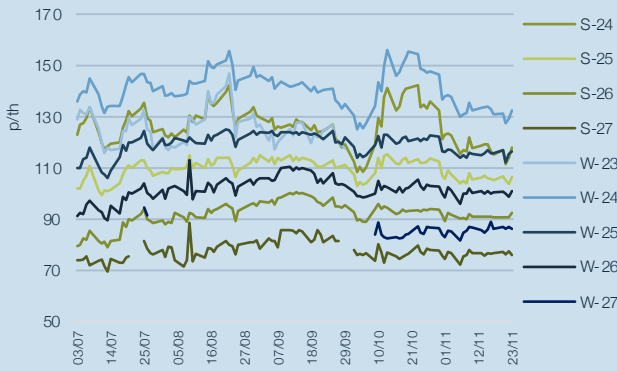

Monday, 27th
November 2023

New Stream PPA and GPA Pricing Update

NEW STREAM
RENEWABLES

UK NBP Gas Seasons

UK Baseload Power Seasons

EUA Carbon

UKA Carbon

Power System Within Day