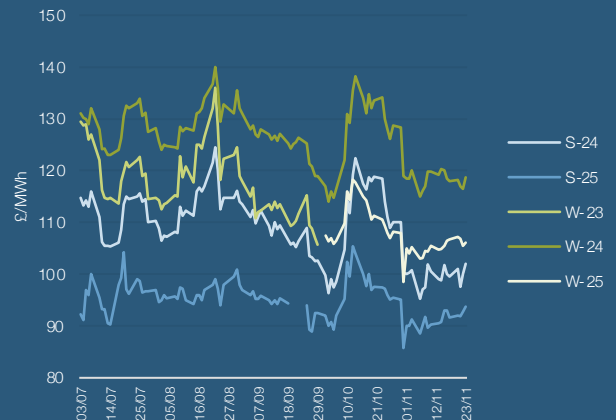

Monday, 27th
November 2023

New Stream PPA and GPA Pricing Update

NEW STREAM
RENEWABLES

UK NBP Gas Seasons

UK Baseload Power Seasons

EUA Carbon

UKA Carbon

Power System Within Day