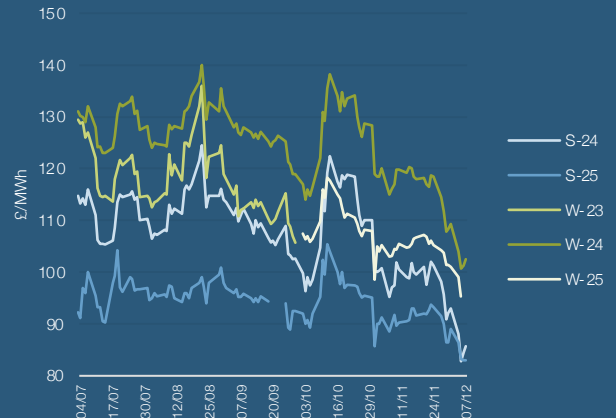

# New Stream PPA and GPA Pricing Update

NEW STREAM  
RENEWABLES

### UK NBP Gas Seasons

### UK Baseload Power Seasons