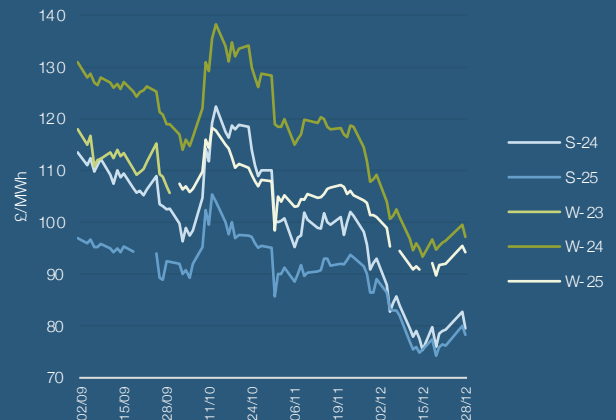

Tuesday, 2
January 2024

New Stream PPA and GPA Pricing Update

NEW STREAM
RENEWABLES

UK NBP Gas Seasons

UK Baseload Power Seasons

EUA Carbon

UKA Carbon

Power System Within Day