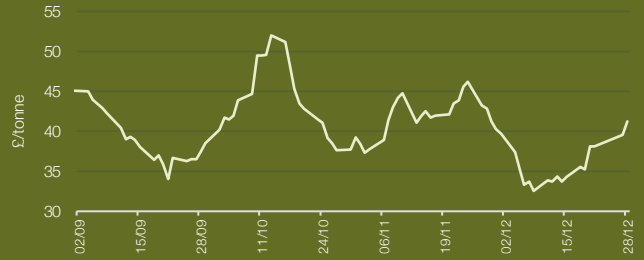

Tuesday, 2
January 2024

New Stream PPA and GPA Pricing Update

NEW STREAM
RENEWABLES

UK NBP Gas Seasons

UK Baseload Power Seasons

EUA Carbon

UKA Carbon

Power System Within Day