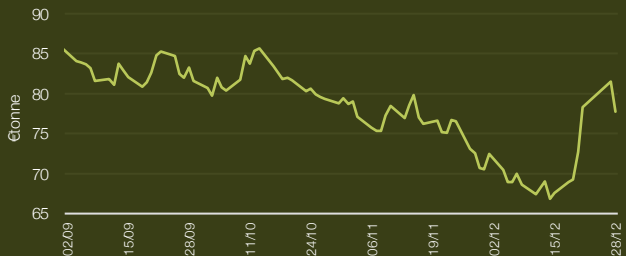

Tuesday, 2
January 2024

New Stream PPA and GPA Pricing Update

NEW STREAM
RENEWABLES

UK NBP Gas Seasons

UK Baseload Power Seasons

EUA Carbon

UKA Carbon

Power System Within Day