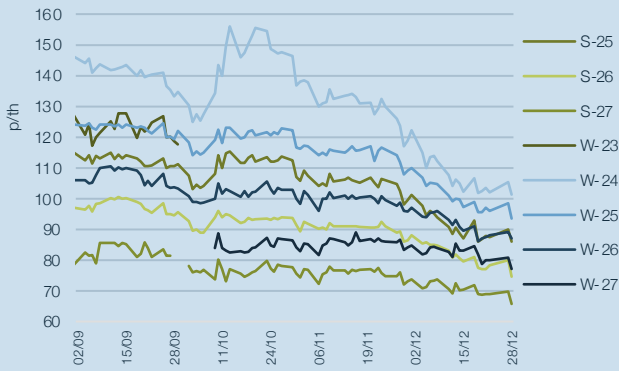

Tuesday, 2
January 2024

New Stream PPA and GPA Pricing Update

NEW STREAM
RENEWABLES

UK NBP Gas Seasons

UK Baseload Power Seasons

EUA Carbon

UKA Carbon

Power System Within Day