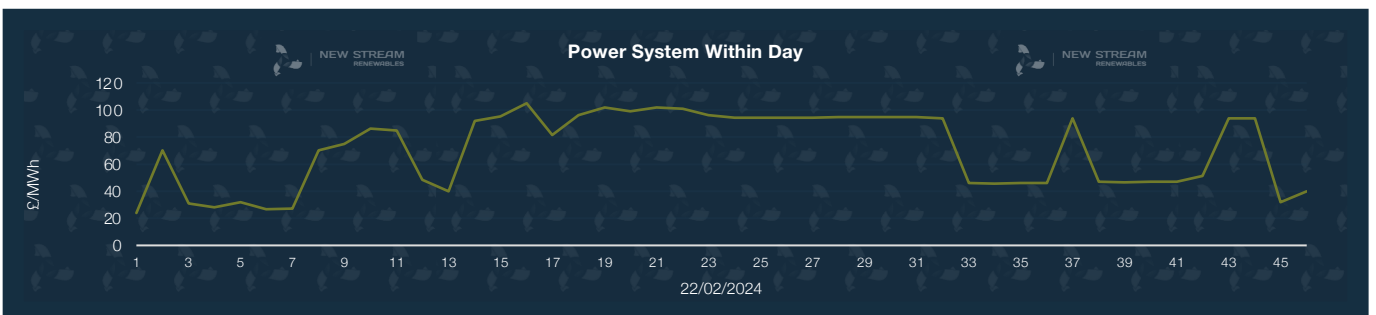

New Stream PPA and GPA Pricing Update

*Data shown represents New Stream view on current and forward market pricing at the time of publication.