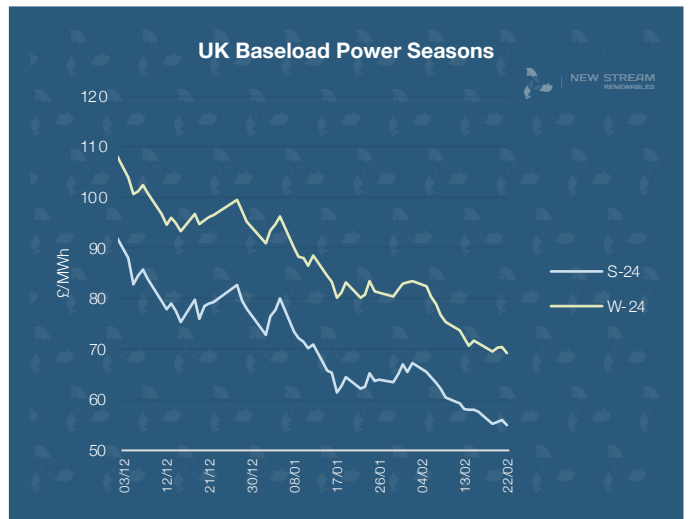

New Stream PPA and GPA Pricing Update

*Data shown represents New Stream view on current and forward market pricing at the time of publication.