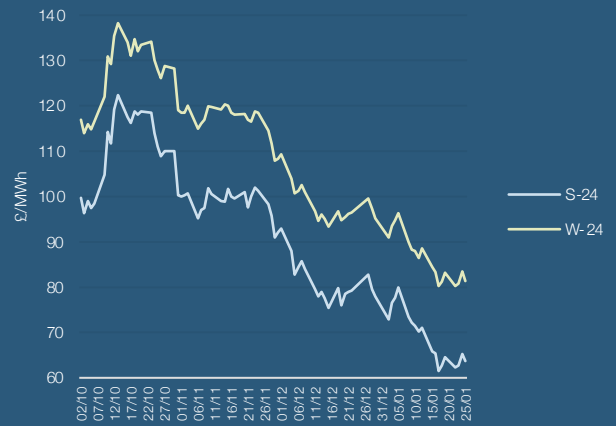

Monday, 29
January 2024

New Stream PPA and GPA Pricing Update

NEW STREAM
RENEWABLES

UK NBP Gas Seasons

UK Baseload Power Seasons

EUA Carbon

UKA Carbon

Power System Within Day