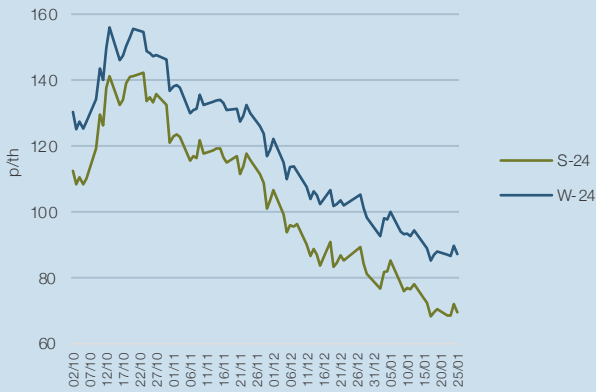

Monday, 29
January 2024

New Stream PPA and GPA Pricing Update

NEW STREAM
RENEWABLES

UK NBP Gas Seasons

UK Baseload Power Seasons

EUA Carbon

UKA Carbon

Power System Within Day