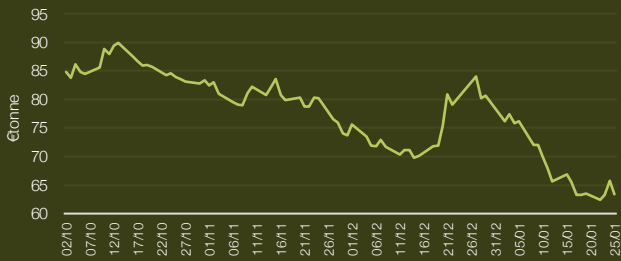

Monday, 29
January 2024

New Stream PPA and GPA Pricing Update

NEW STREAM
RENEWABLES

UK NBP Gas Seasons

UK Baseload Power Seasons

EUA Carbon

UKA Carbon

Power System Within Day