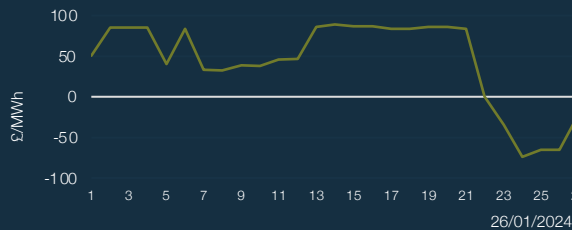

Monday, 29
January 2024

New Stream PPA and GPA Pricing Update

NEW STREAM
RENEWABLES

UK NBP Gas Seasons

UK Baseload Power Seasons

EUA Carbon

UKA Carbon

Power System Within Day