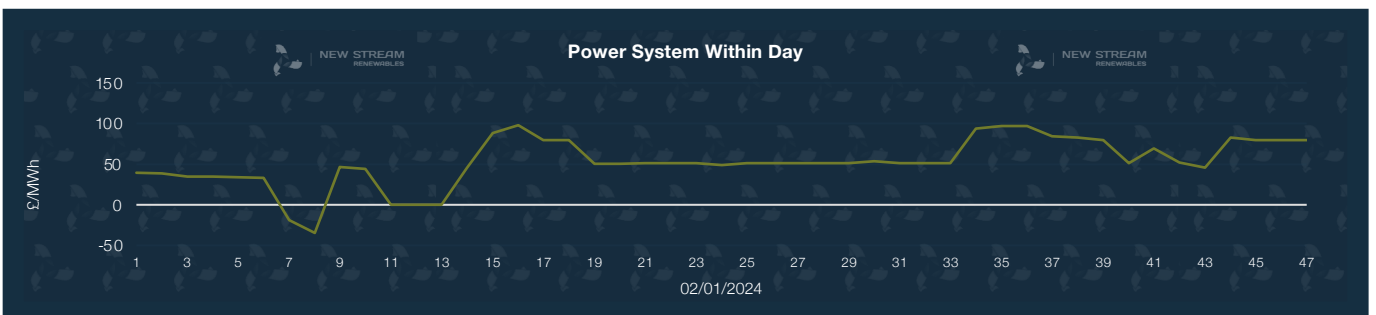

New Stream PPA and GPA Pricing Update

*Data shown represents New Stream view on current and forward market pricing at the time of publication.