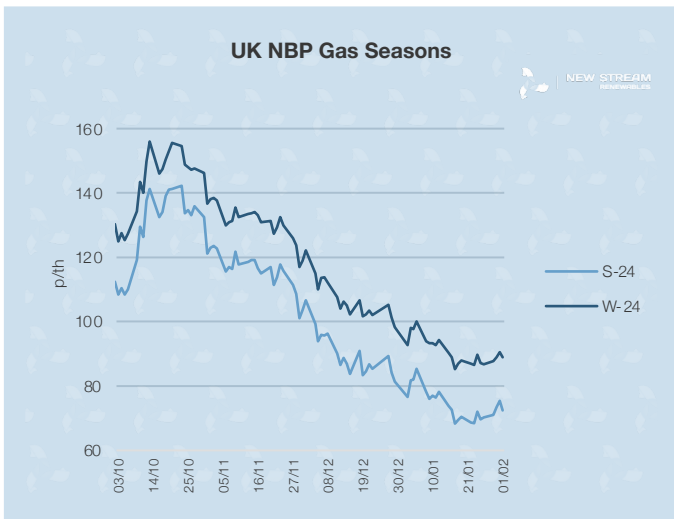

New Stream PPA and GPA Pricing Update

*Data shown represents New Stream view on current and forward market pricing at the time of publication.