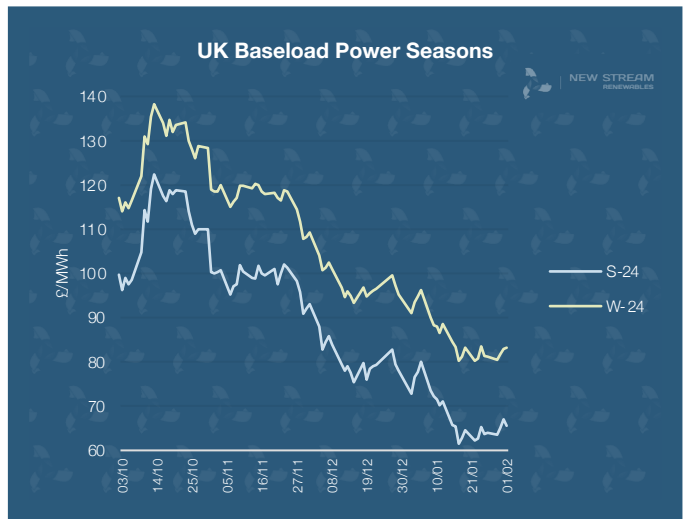

New Stream PPA and GPA Pricing Update

*Data shown represents New Stream view on current and forward market pricing at the time of publication.