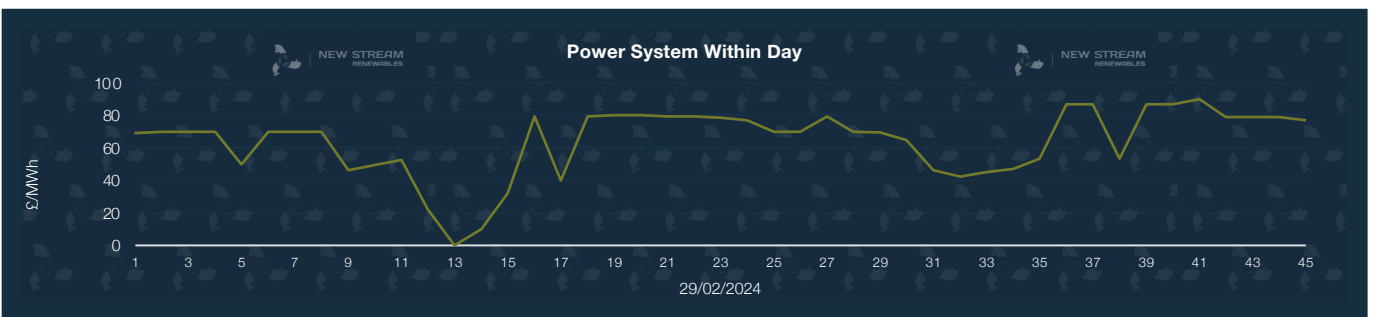

New Stream PPA and GPA Pricing Update

*Data shown represents New Stream view on current and forward market pricing at the time of publication.