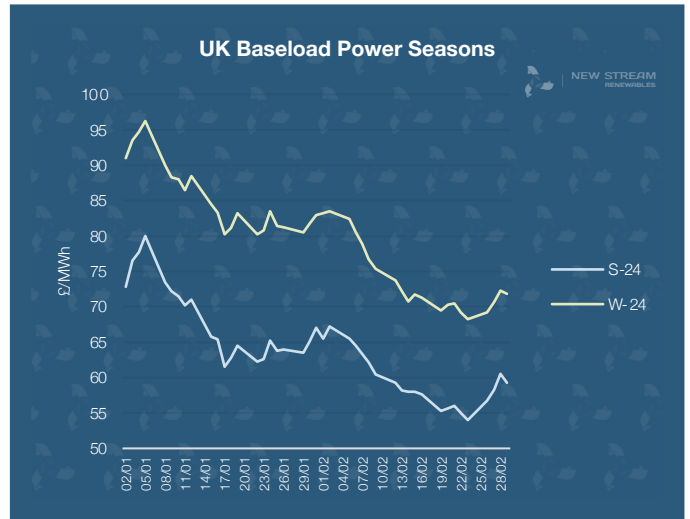

New Stream PPA and GPA Pricing Update

*Data shown represents New Stream view on current and forward market pricing at the time of publication.