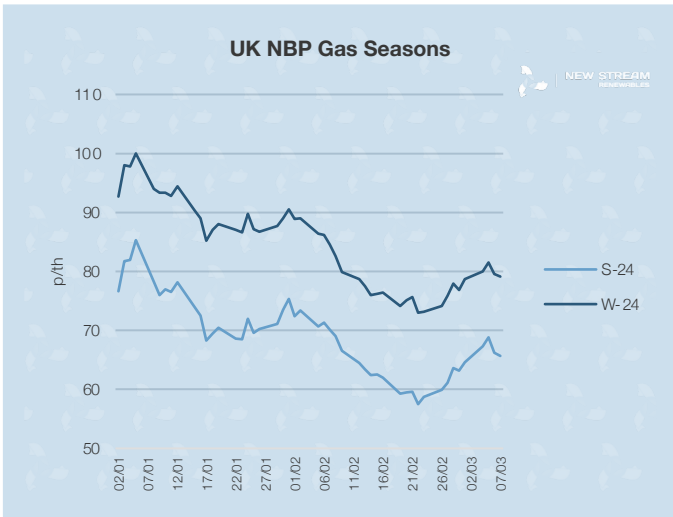

New Stream PPA and GPA Pricing Update

*Data shown represents New Stream view on current and forward market pricing at the time of publication.