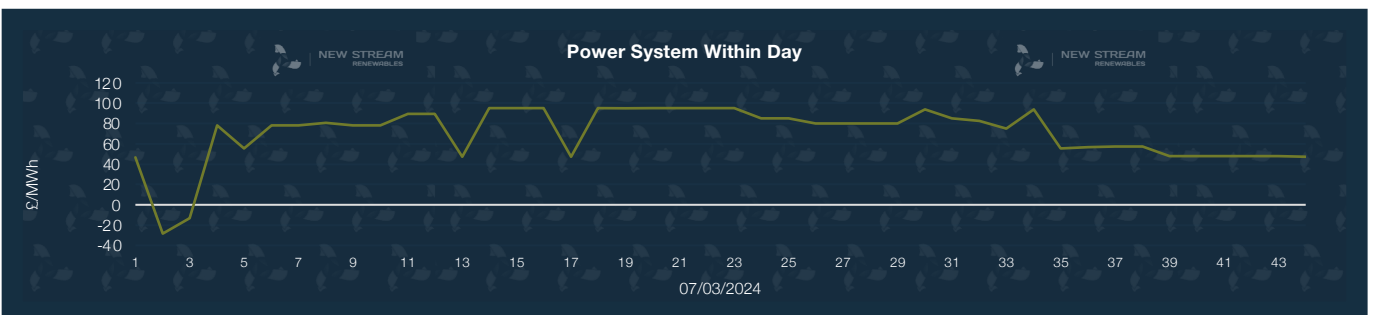

New Stream PPA and GPA Pricing Update

*Data shown represents New Stream view on current and forward market pricing at the time of publication.