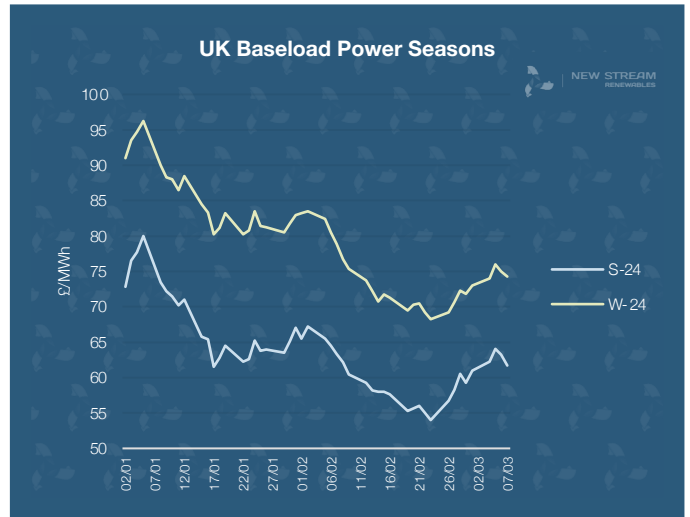

New Stream PPA and GPA Pricing Update

*Data shown represents New Stream view on current and forward market pricing at the time of publication.