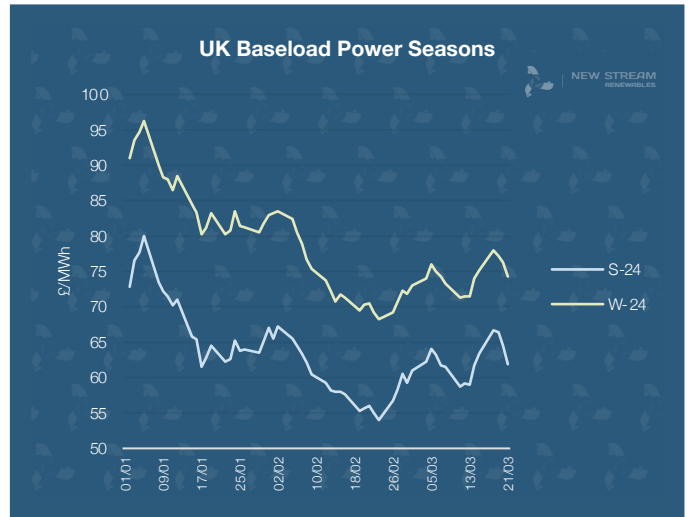

New Stream PPA and GPA Pricing Update

*Data shown represents New Stream view on current and forward market pricing at the time of publication.