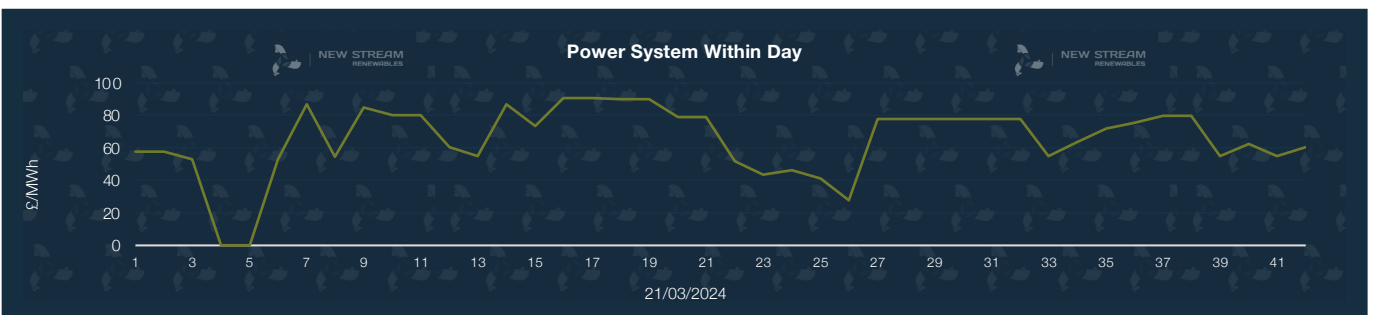

New Stream PPA and GPA Pricing Update

*Data shown represents New Stream view on current and forward market pricing at the time of publication.