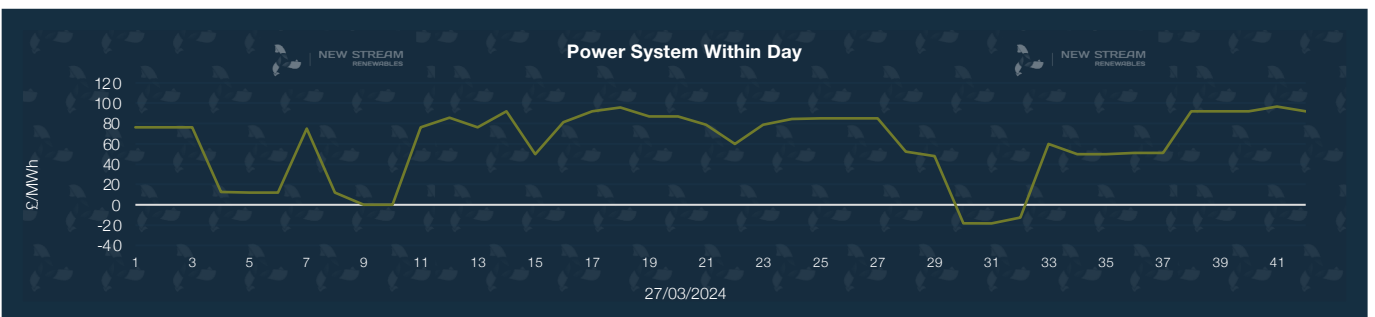

New Stream PPA and GPA Pricing Update

*Data shown represents New Stream view on current and forward market pricing at the time of publication.