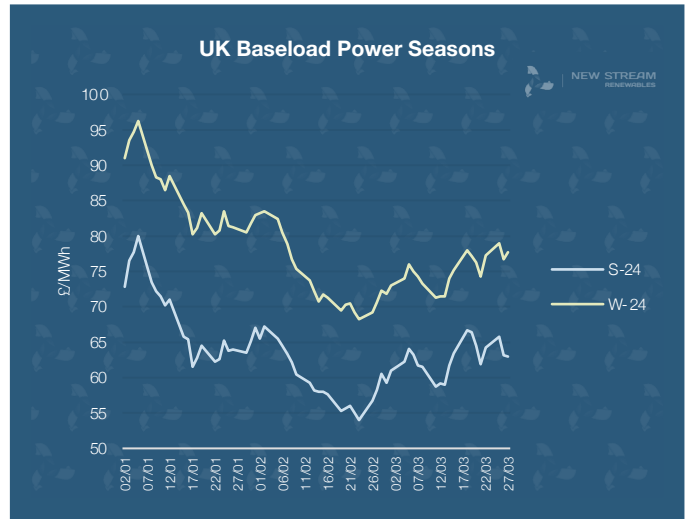

New Stream PPA and GPA Pricing Update

*Data shown represents New Stream view on current and forward market pricing at the time of publication.