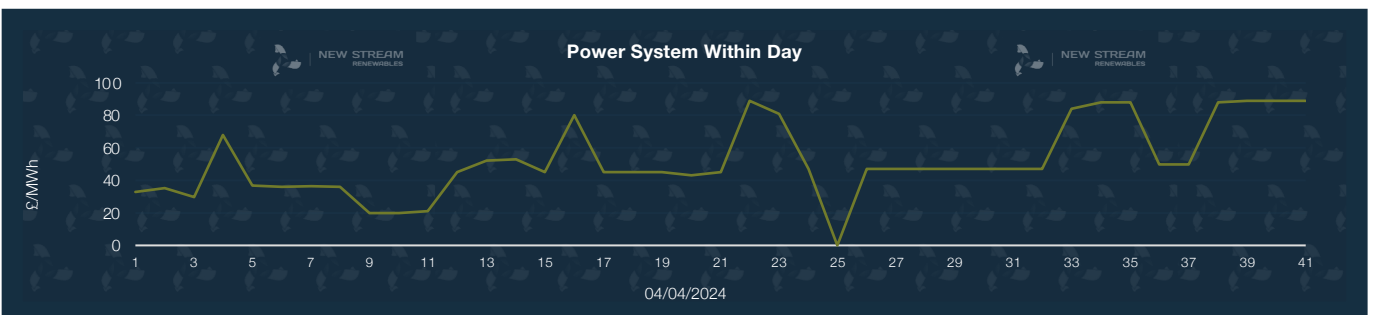

New Stream PPA and GPA Pricing Update

*Data shown represents New Stream view on current and forward market pricing at the time of publication.