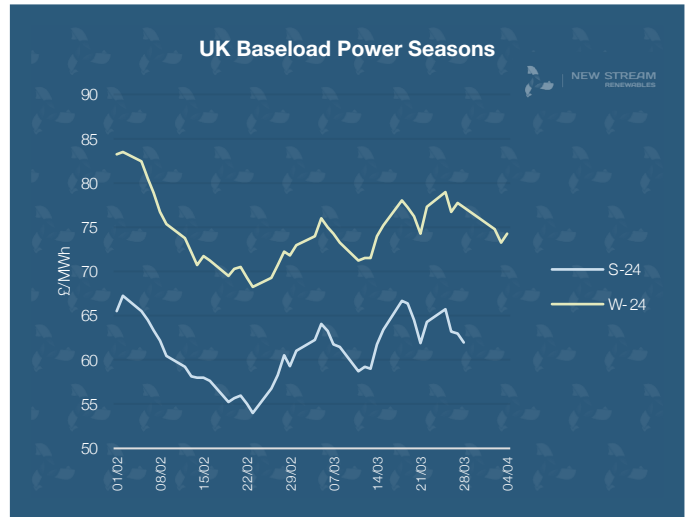

New Stream PPA and GPA Pricing Update

*Data shown represents New Stream view on current and forward market pricing at the time of publication.