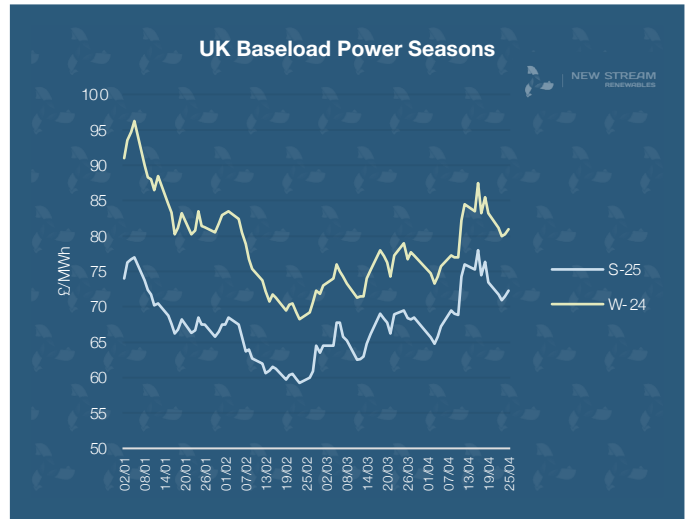

New Stream PPA and GPA Pricing Update

*Data shown represents New Stream view on current and forward market pricing at the time of publication.