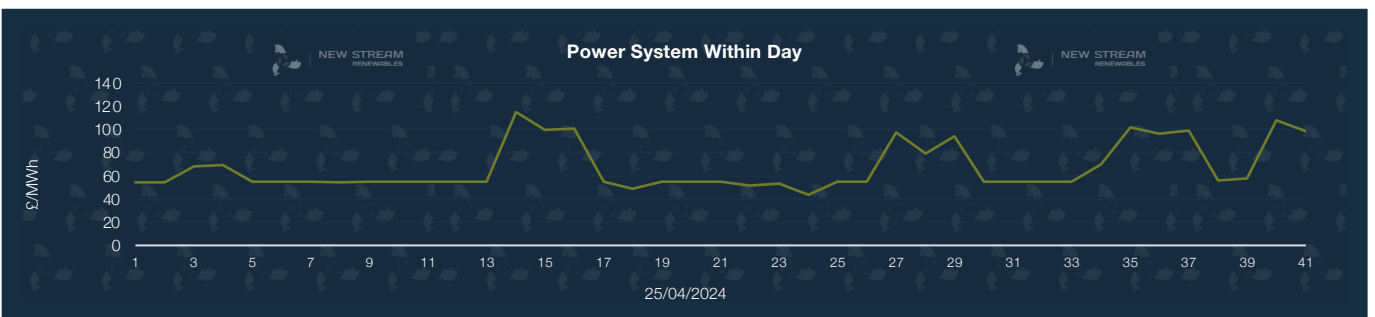

New Stream PPA and GPA Pricing Update

*Data shown represents New Stream view on current and forward market pricing at the time of publication.