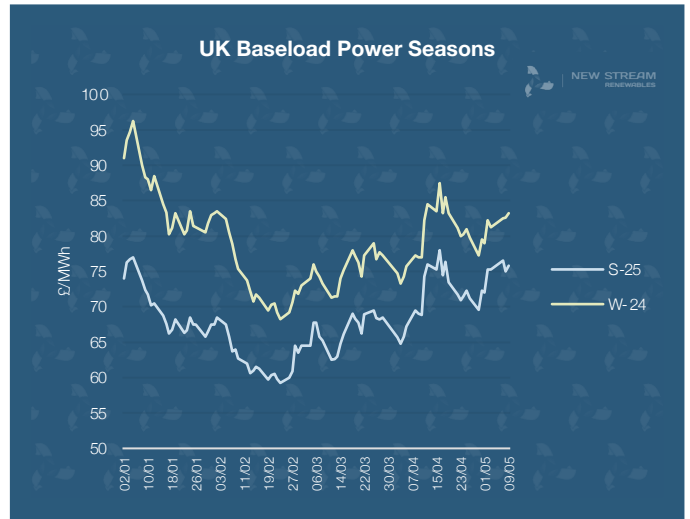

New Stream PPA and GPA Pricing Update

*Data shown represents New Stream view on current and forward market pricing at the time of publication.