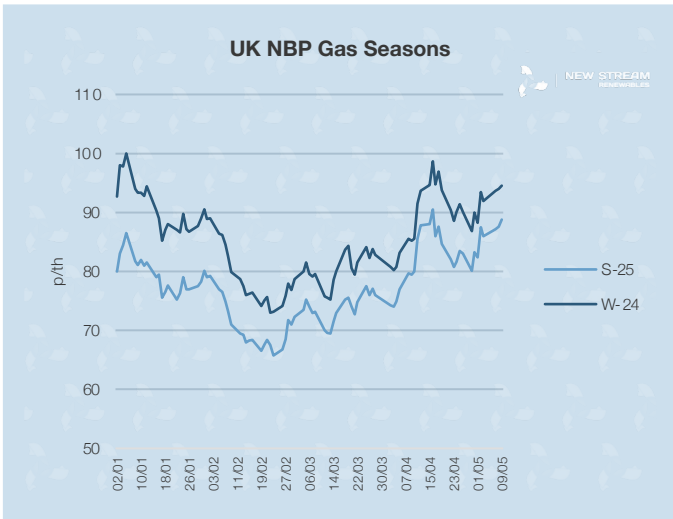

New Stream PPA and GPA Pricing Update

*Data shown represents New Stream view on current and forward market pricing at the time of publication.