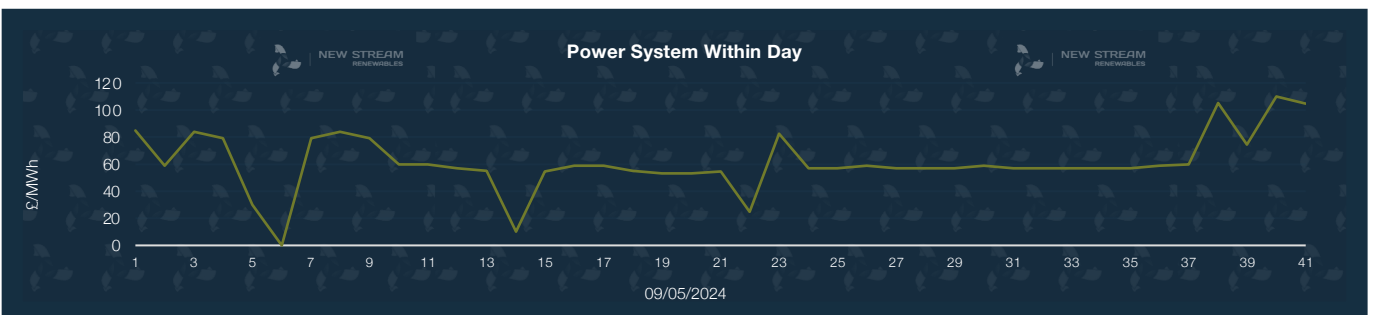

New Stream PPA and GPA Pricing Update

*Data shown represents New Stream view on current and forward market pricing at the time of publication.