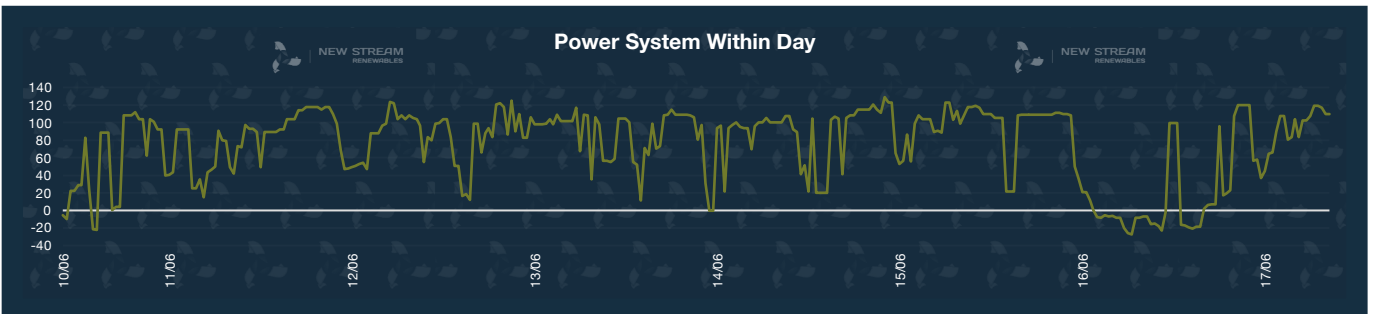

# New Stream PPA and GPA Pricing Update

\*Data shown represents New Stream view on current and forward market pricing at the time of publication.