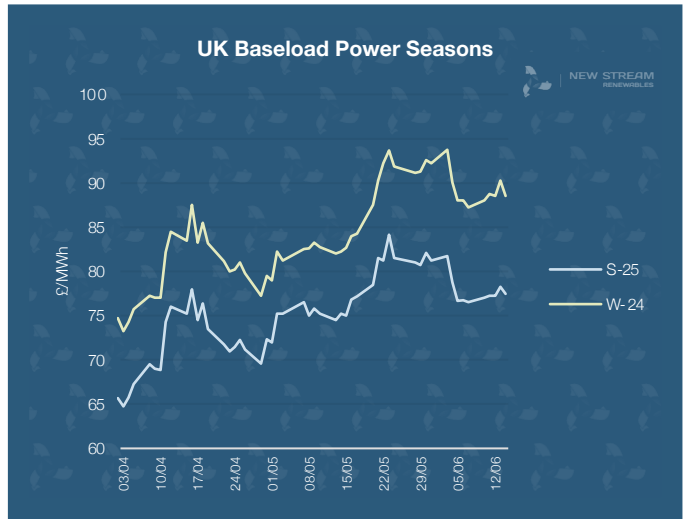

# New Stream PPA and GPA Pricing Update

\*Data shown represents New Stream view on current and forward market pricing at the time of publication.