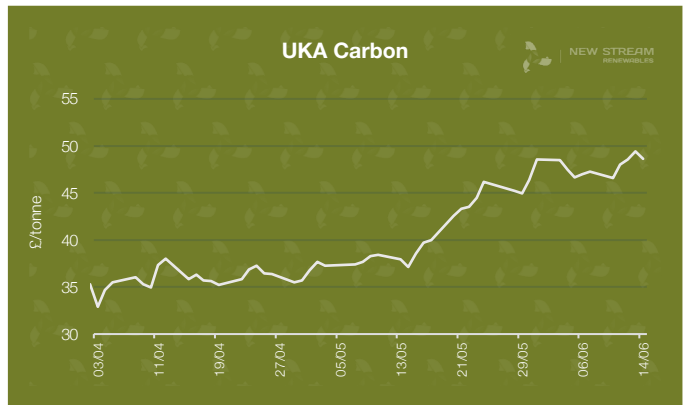

# New Stream PPA and GPA Pricing Update

\*Data shown represents New Stream view on current and forward market pricing at the time of publication.