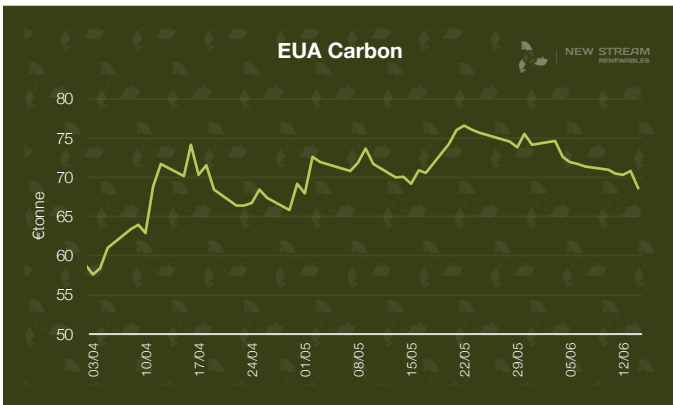

# New Stream PPA and GPA Pricing Update

\*Data shown represents New Stream view on current and forward market pricing at the time of publication.