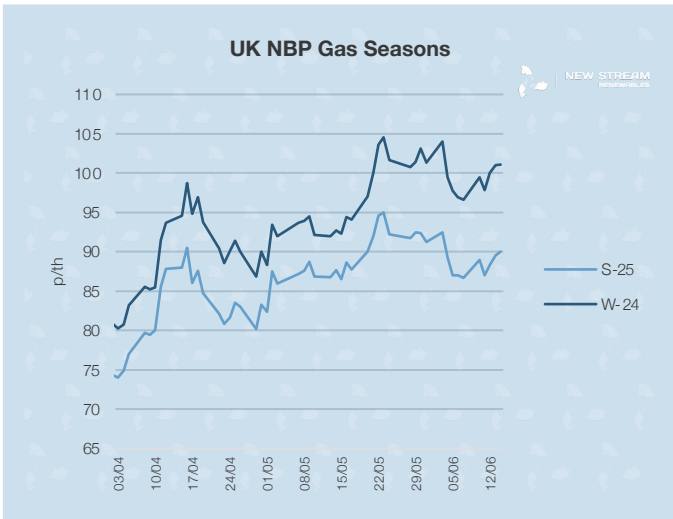

# New Stream PPA and GPA Pricing Update

\*Data shown represents New Stream view on current and forward market pricing at the time of publication.