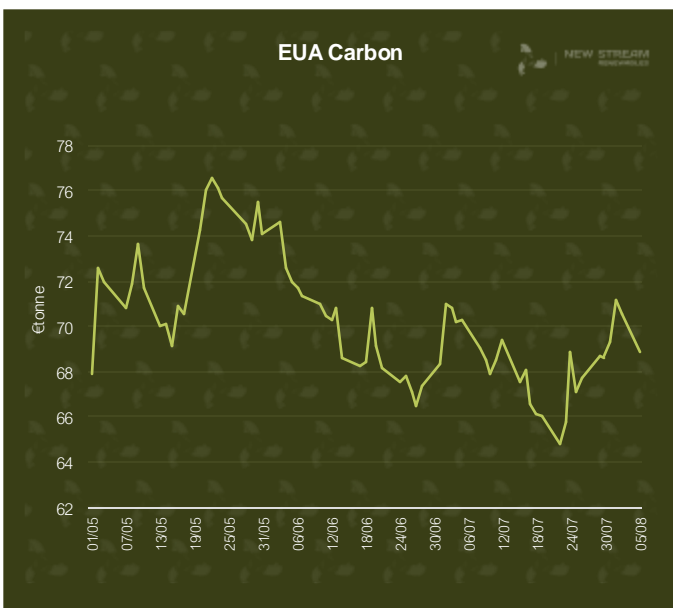

New Stream PPA and GPA Pricing Update

*Data shown represents New Stream view on current and forward market pricing at the time of publication.