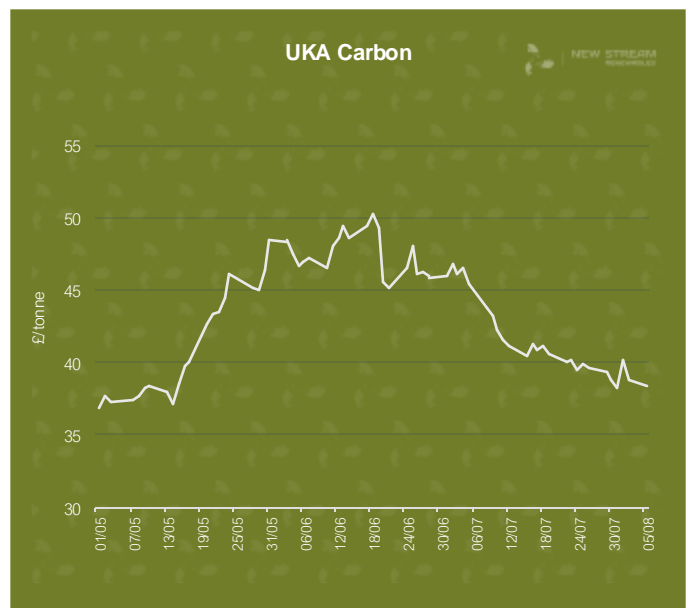

New Stream PPA and GPA Pricing Update

*Data shown represents New Stream view on current and forward market pricing at the time of publication.