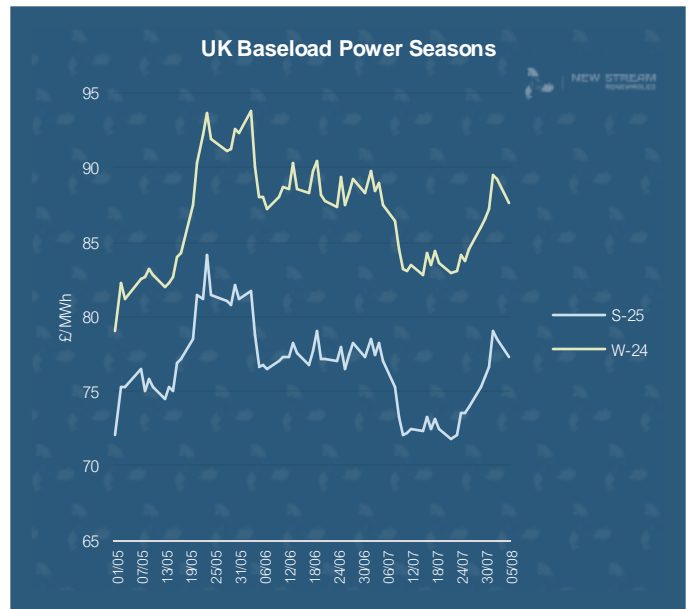

New Stream PPA and GPA Pricing Update

*Data shown represents New Stream view on current and forward market pricing at the time of publication.