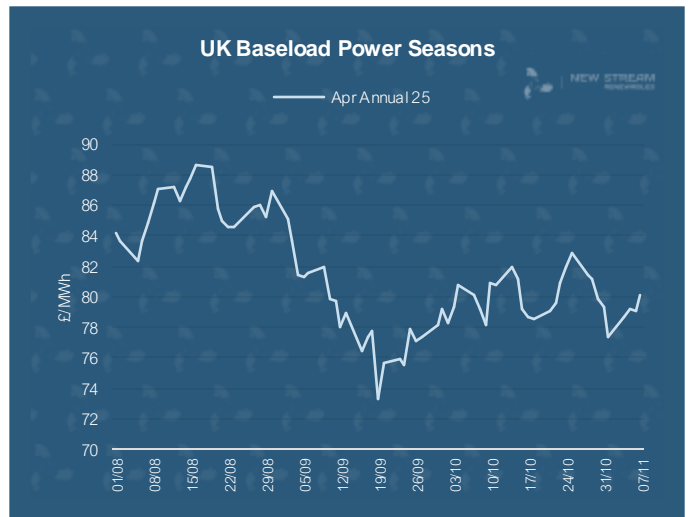

New Stream PPA and GPA Pricing Update

*Data shown represents New Stream view on current and forward market pricing at the time of publication.