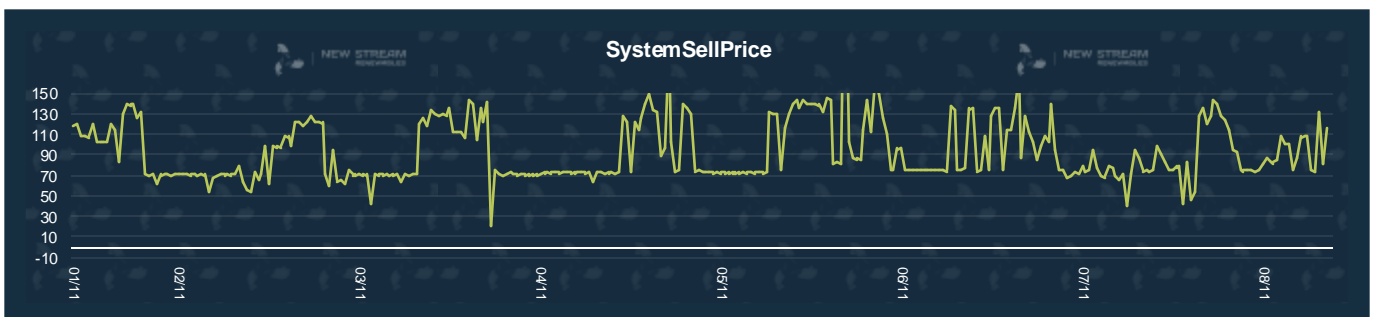

New Stream PPA and GPA Pricing Update

*Data shown represents New Stream view on current and forward market pricing at the time of publication.