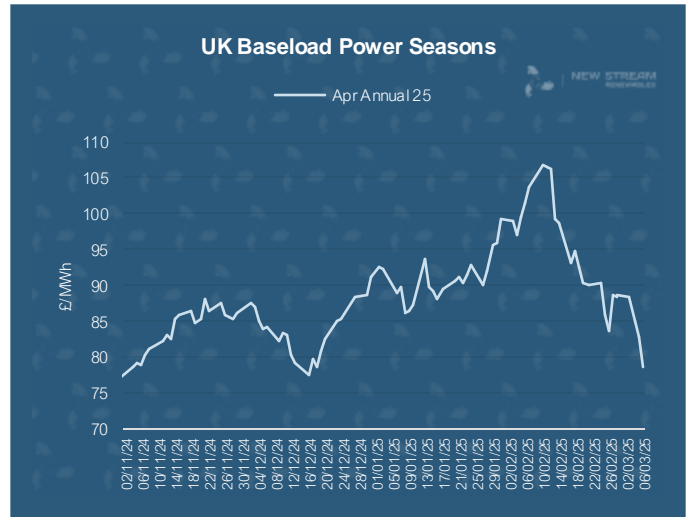

New Stream PPA and GPA Pricing Update

*Data shown represents New Stream view on current and forward market pricing at the time of publication.