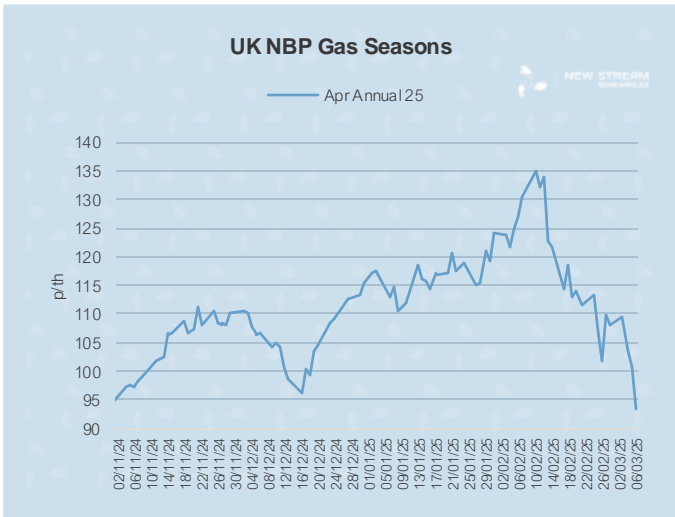

New Stream PPA and GPA Pricing Update

*Data shown represents New Stream view on current and forward market pricing at the time of publication.