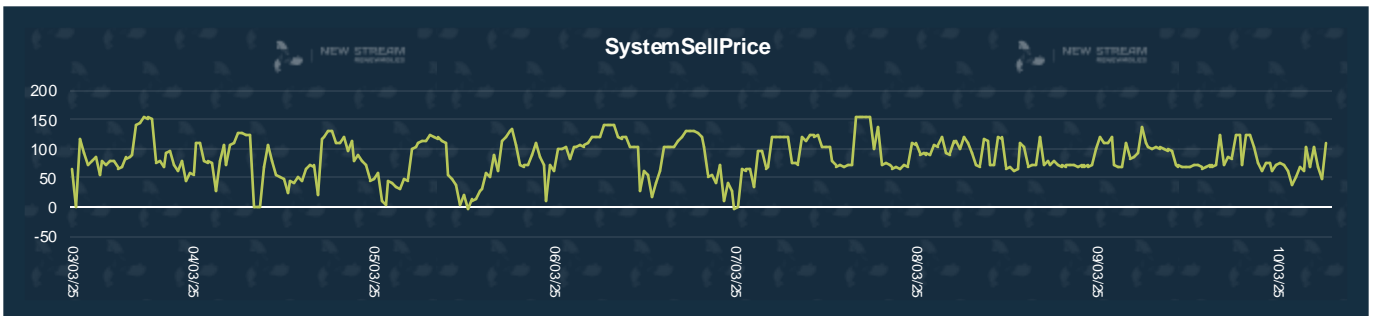

New Stream PPA and GPA Pricing Update

*Data shown represents New Stream view on current and forward market pricing at the time of publication.