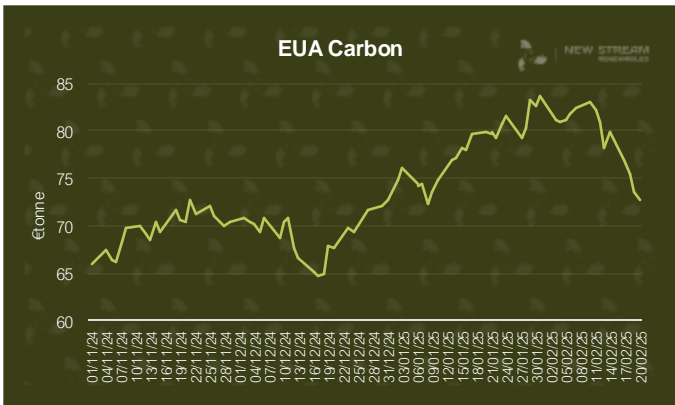

# New Stream PPA and GPA Pricing Update

\*Data shown represents New Stream view on current and forward market pricing at the time of publication.