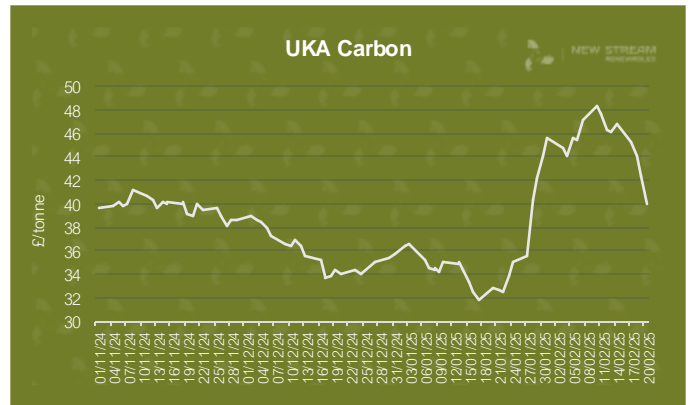

# New Stream PPA and GPA Pricing Update

\*Data shown represents New Stream view on current and forward market pricing at the time of publication.