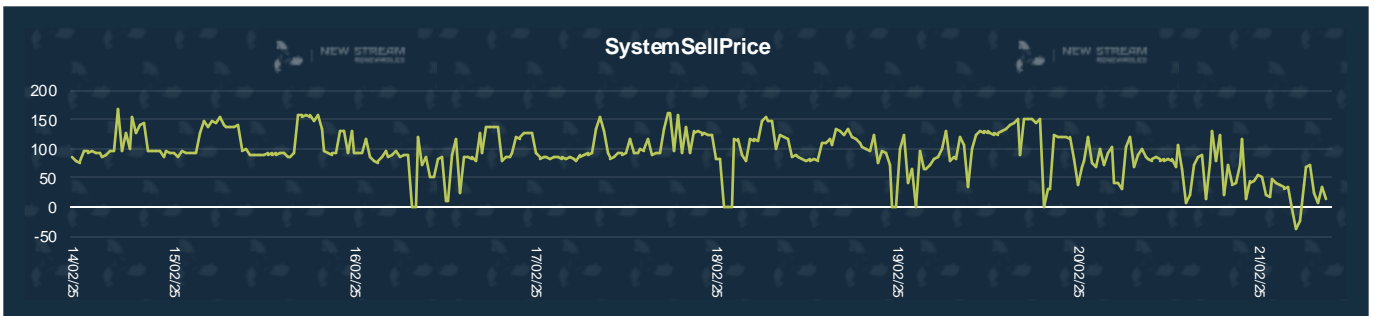

# New Stream PPA and GPA Pricing Update

\*Data shown represents New Stream view on current and forward market pricing at the time of publication.