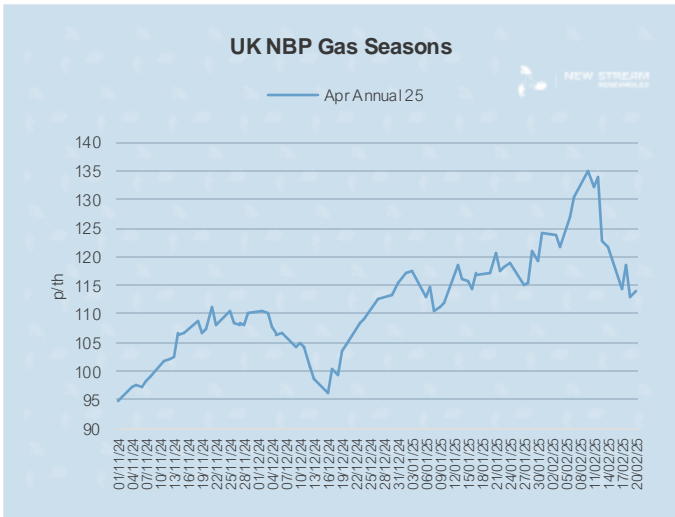

# New Stream PPA and GPA Pricing Update

\*Data shown represents New Stream view on current and forward market pricing at the time of publication.