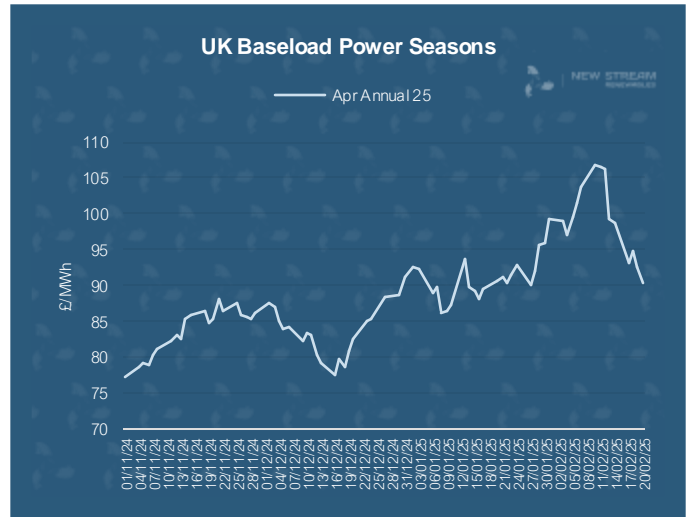

# New Stream PPA and GPA Pricing Update

\*Data shown represents New Stream view on current and forward market pricing at the time of publication.